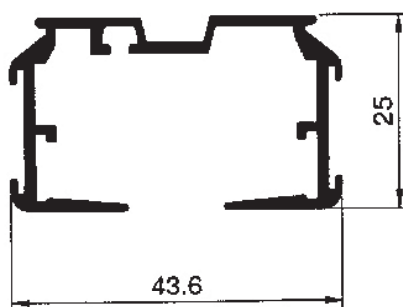

Decomatic-Plus track

Maximum width 6000mm.

Choose from 127, 100, 89 or 63mm vane sizes

Standard weights