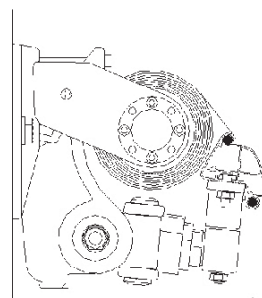

Telescopic Arm awning

Say goodbye to suburban folding arm style and hello to the most modern incarnation of the lateral arm awning—the **Telescopic Arm** awning.

No springs, cables or chains, the telescopic arms use patented gas strut technology from Switzerland to achieve optimum fabric tension.

Where ever you stop the awning, the tension is at its maximum—the same at every point. Only available with electric operation due to the very high tension created by the arms.

Automate with rain, sun or wind sensors for the total experience.

The arms do not dip like standard folding arms, they provide maximum headroom underneath. The angle of the arms is also shallower than for a folding arm awning for the same fabric angle.

Maximum width is 18 metres and maximum projection is 5 m.

trion