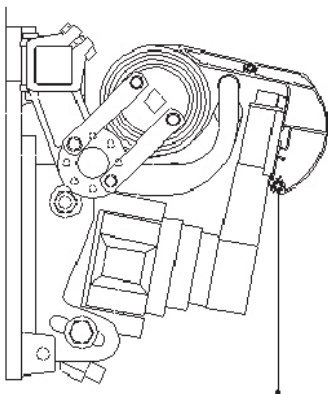

Where ever you stop the awning, the tension is at its maximum—the same at every point. Only available with electric operation due to the very high tension created by the arms.

Automate with rain, sun or wind sensors for the total experience.

The arms do not dip like standard folding arms, they provide maximum headroom underneath. The angle of the arms is also shallower than for a folding arm awning for the same fabric angle.

Maximum width is 18 metres and maximum projection is 5 m.